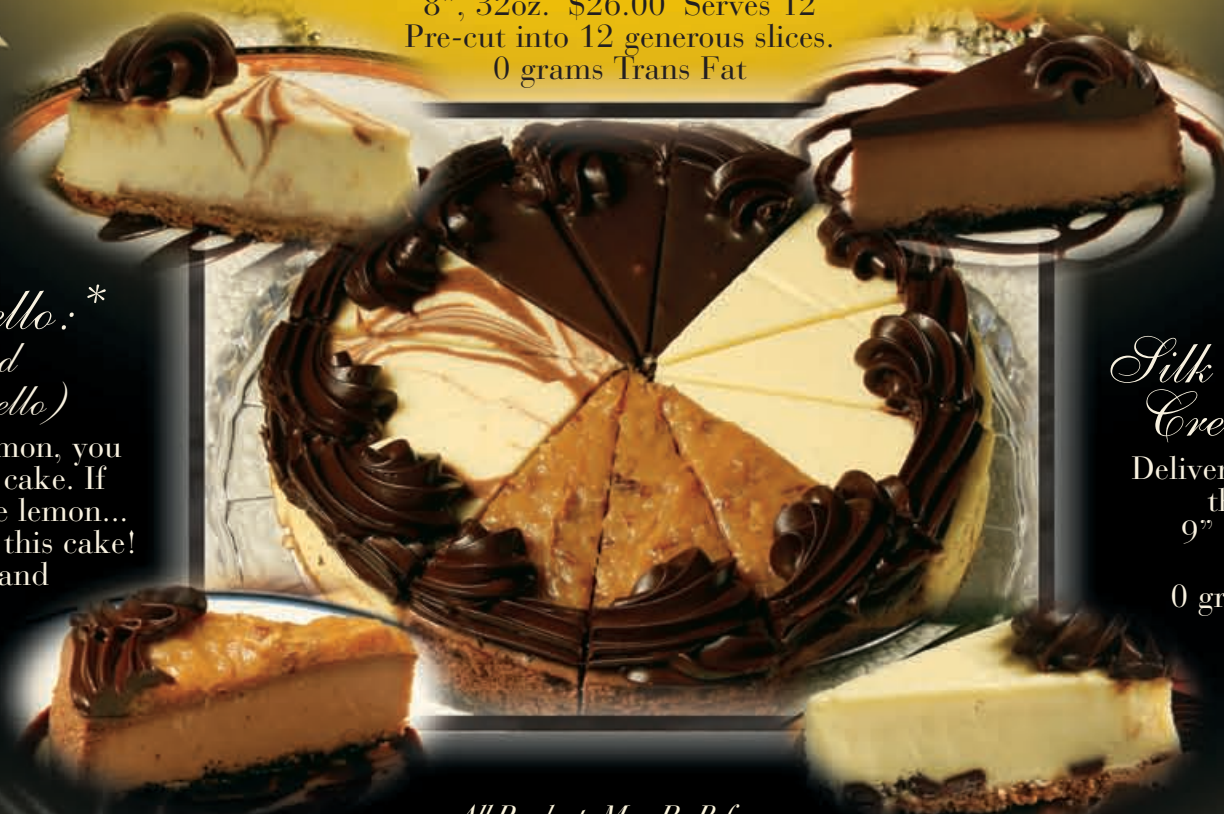

102

*Reese's®
Peanut Butter
Cup Cheesecake.**

Amazing!
Pre-cut into
12 generous servings.
8", 32oz. \$26.00
Serves 12
0 grams Trans Fat

101

*Chocolate Raspberry Truffle Cheesecake.**

Light and creamy chocolate cheesecake combined with raspberry.
You'll love it! 8", 32oz. \$26.00 Serves 12
Pre-cut into 12 generous slices. 0 grams Trans Fat

105

*New York Original "Banquet" Cheesecake.**

Having a party? Our best selling
N.Y. Original Plain Cheesecake.
8", 32oz. \$24.00 Uncut, serves 12 0 grams Trans Fat

119

*Chocolate Symphony Cheesecake.**

Our sinfully outrageous chocolate cheesecake sampler consists of 3 slices each of the following: Chocolate Marble Swirl, Chocolate Chip, Chocolate Truffle and German Chocolate. A chocolate lover's dream!
8", 32oz. \$26.00 Serves 12
Pre-cut into 12 generous slices.
0 grams Trans Fat